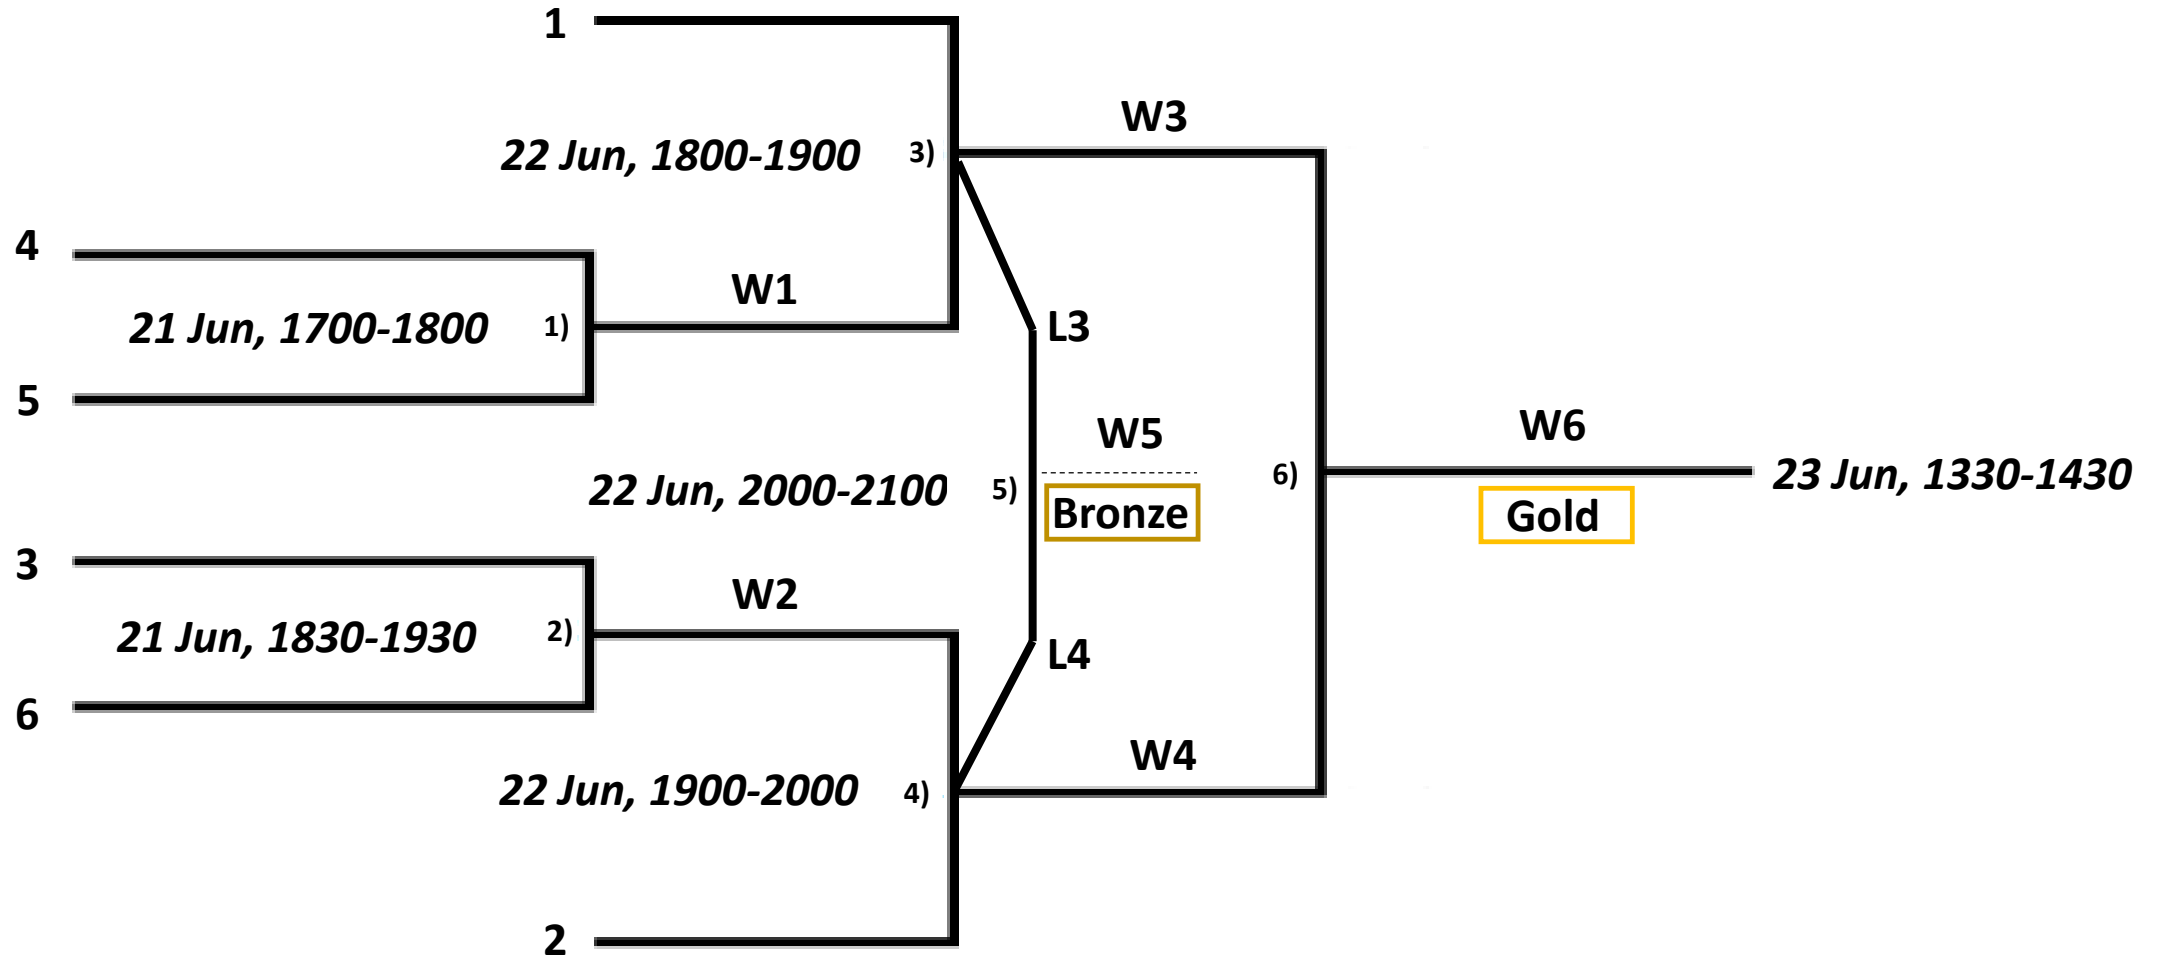

Wheelchair Basketball Six Team Elimination Bracket